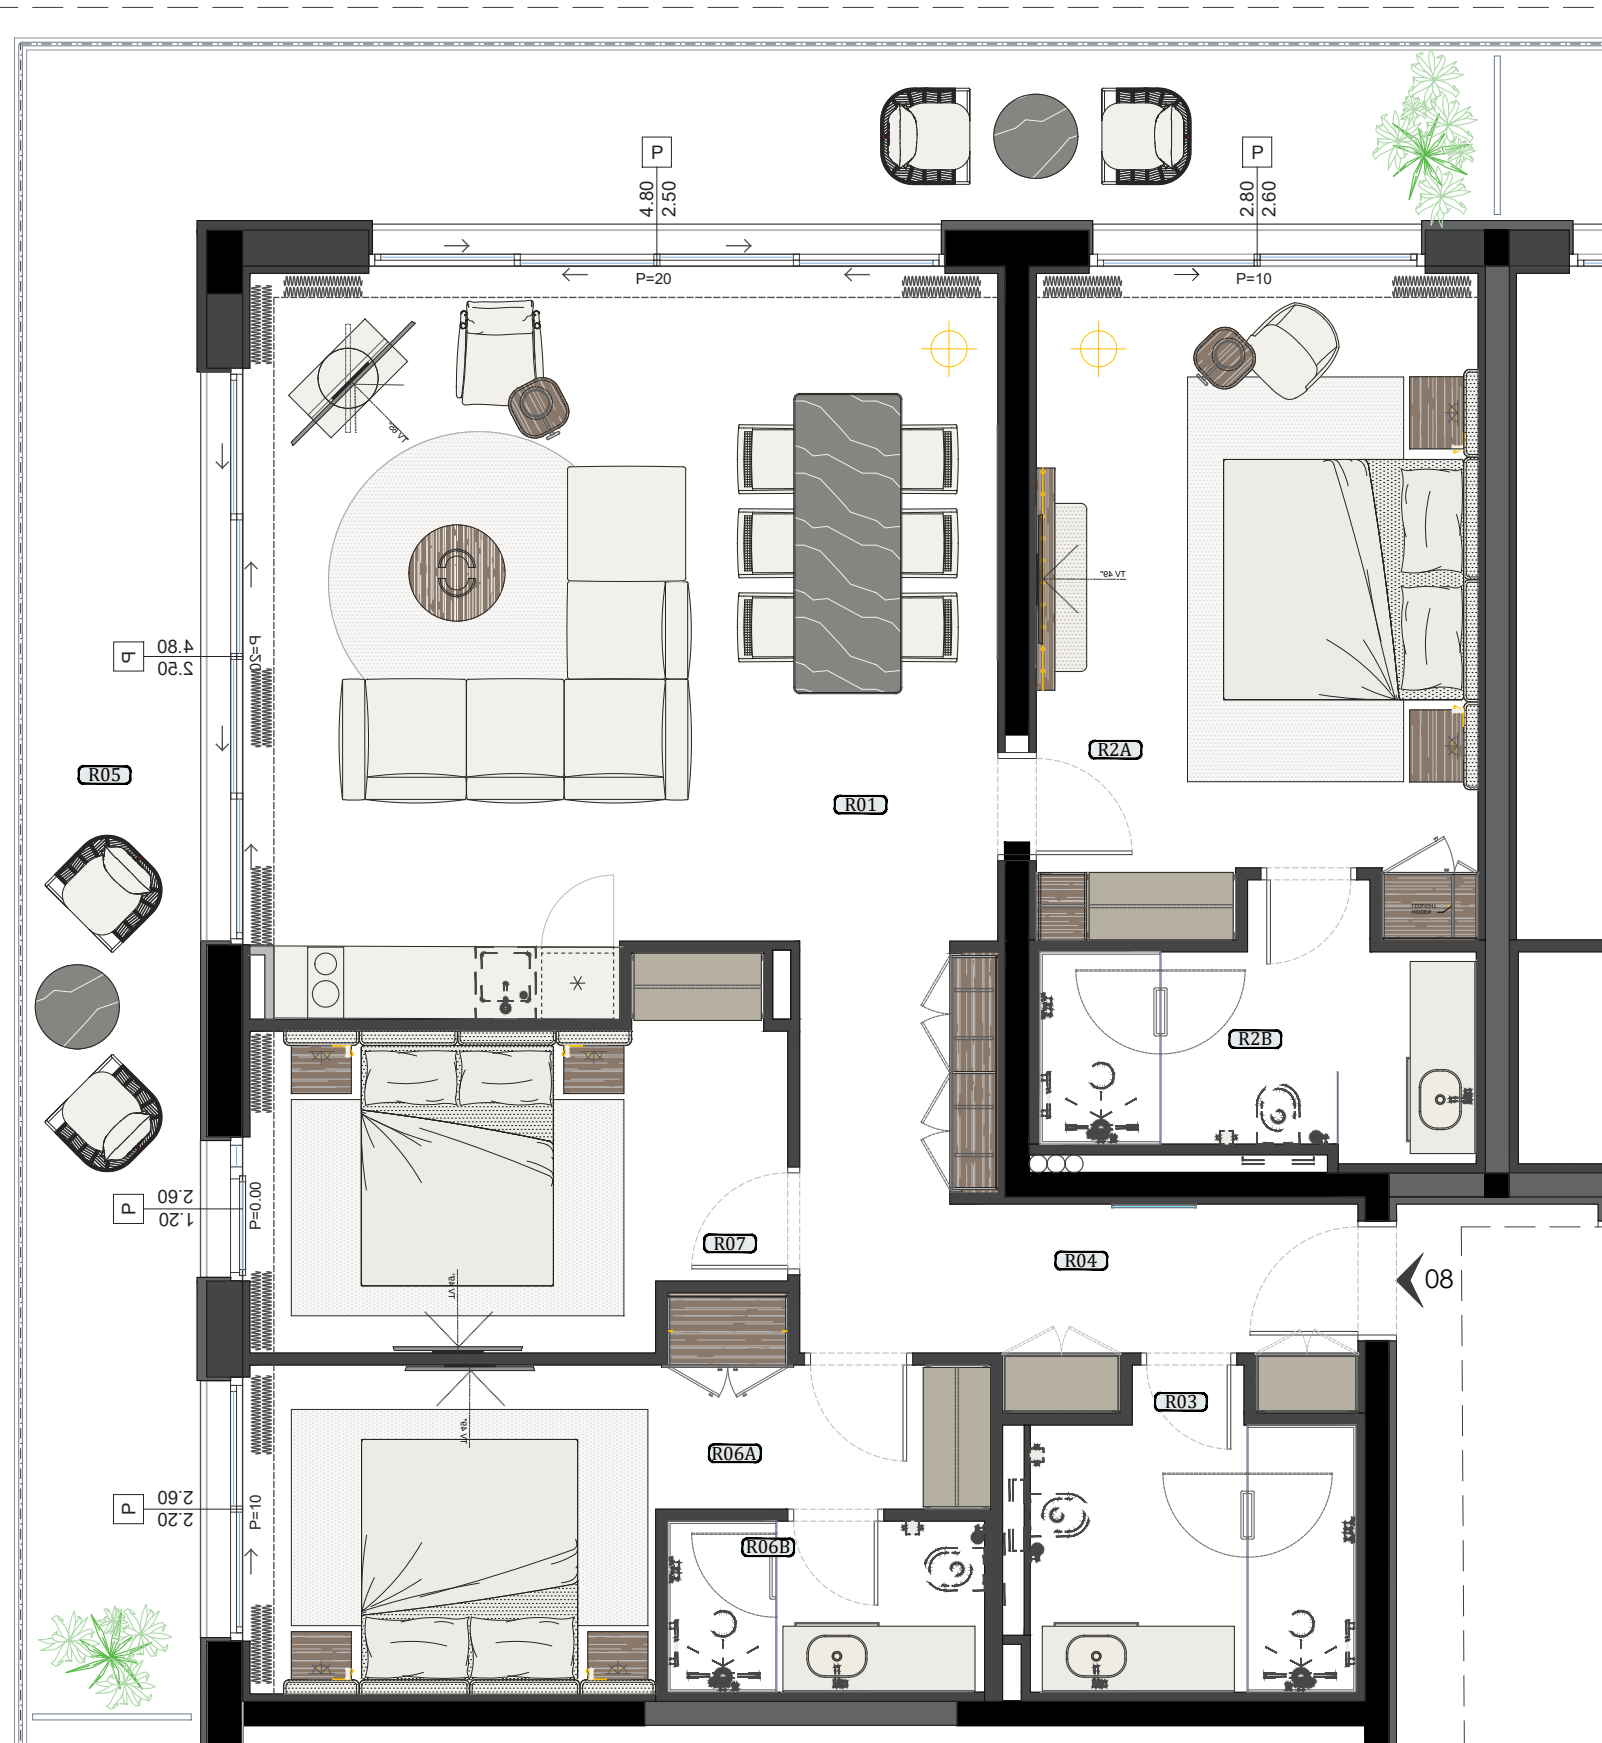

HYAT REGENCY KOTOR / 2nd FAZE HOTEL SUITES

TYPE 4

APT 27		
01	LIVING ROOM&KITCHEN	36.6 m ²
2A	MASTER BEDROOM	19.7 m ²
2B	MASTER BATHROOM	6.6 m ²
03	BATHROOM	6.5 m ²
04	ENTRANCE HALL&CORRIDOR	10.3 m ²
05	TERRACE	35.1 m ²
6A	BEDROOM II	13.2 m ²
6B	BATHROOM	3.6 m ²
07	BEDROOM III	12.1 m ²
TOTAL APARTMENT AREA		140.1 m ²

HYAT REGENCY KOTOR / 2nd FAZE APARTMENTS

TYPE 4

APT 2.01		
01	LIVING ROOM&KITCHEN	36.6 m ²
2A	MASTER BEDROOM	19.7 m ²
2B	MASTER BATHROOM	6.6 m ²
03	BATHROOM	6.5 m ²
04	ENTRANCE HALL&CORRIDOR	10.3 m ²
05	TERRACE	45.4 m ²
6A	BEDROOM II	13.2 m ²
6B	BATHROOM	3.6 m ²
07	BEDROOM III	12.1 m ²
TOTAL APARTMENT AREA		150.4 m ²