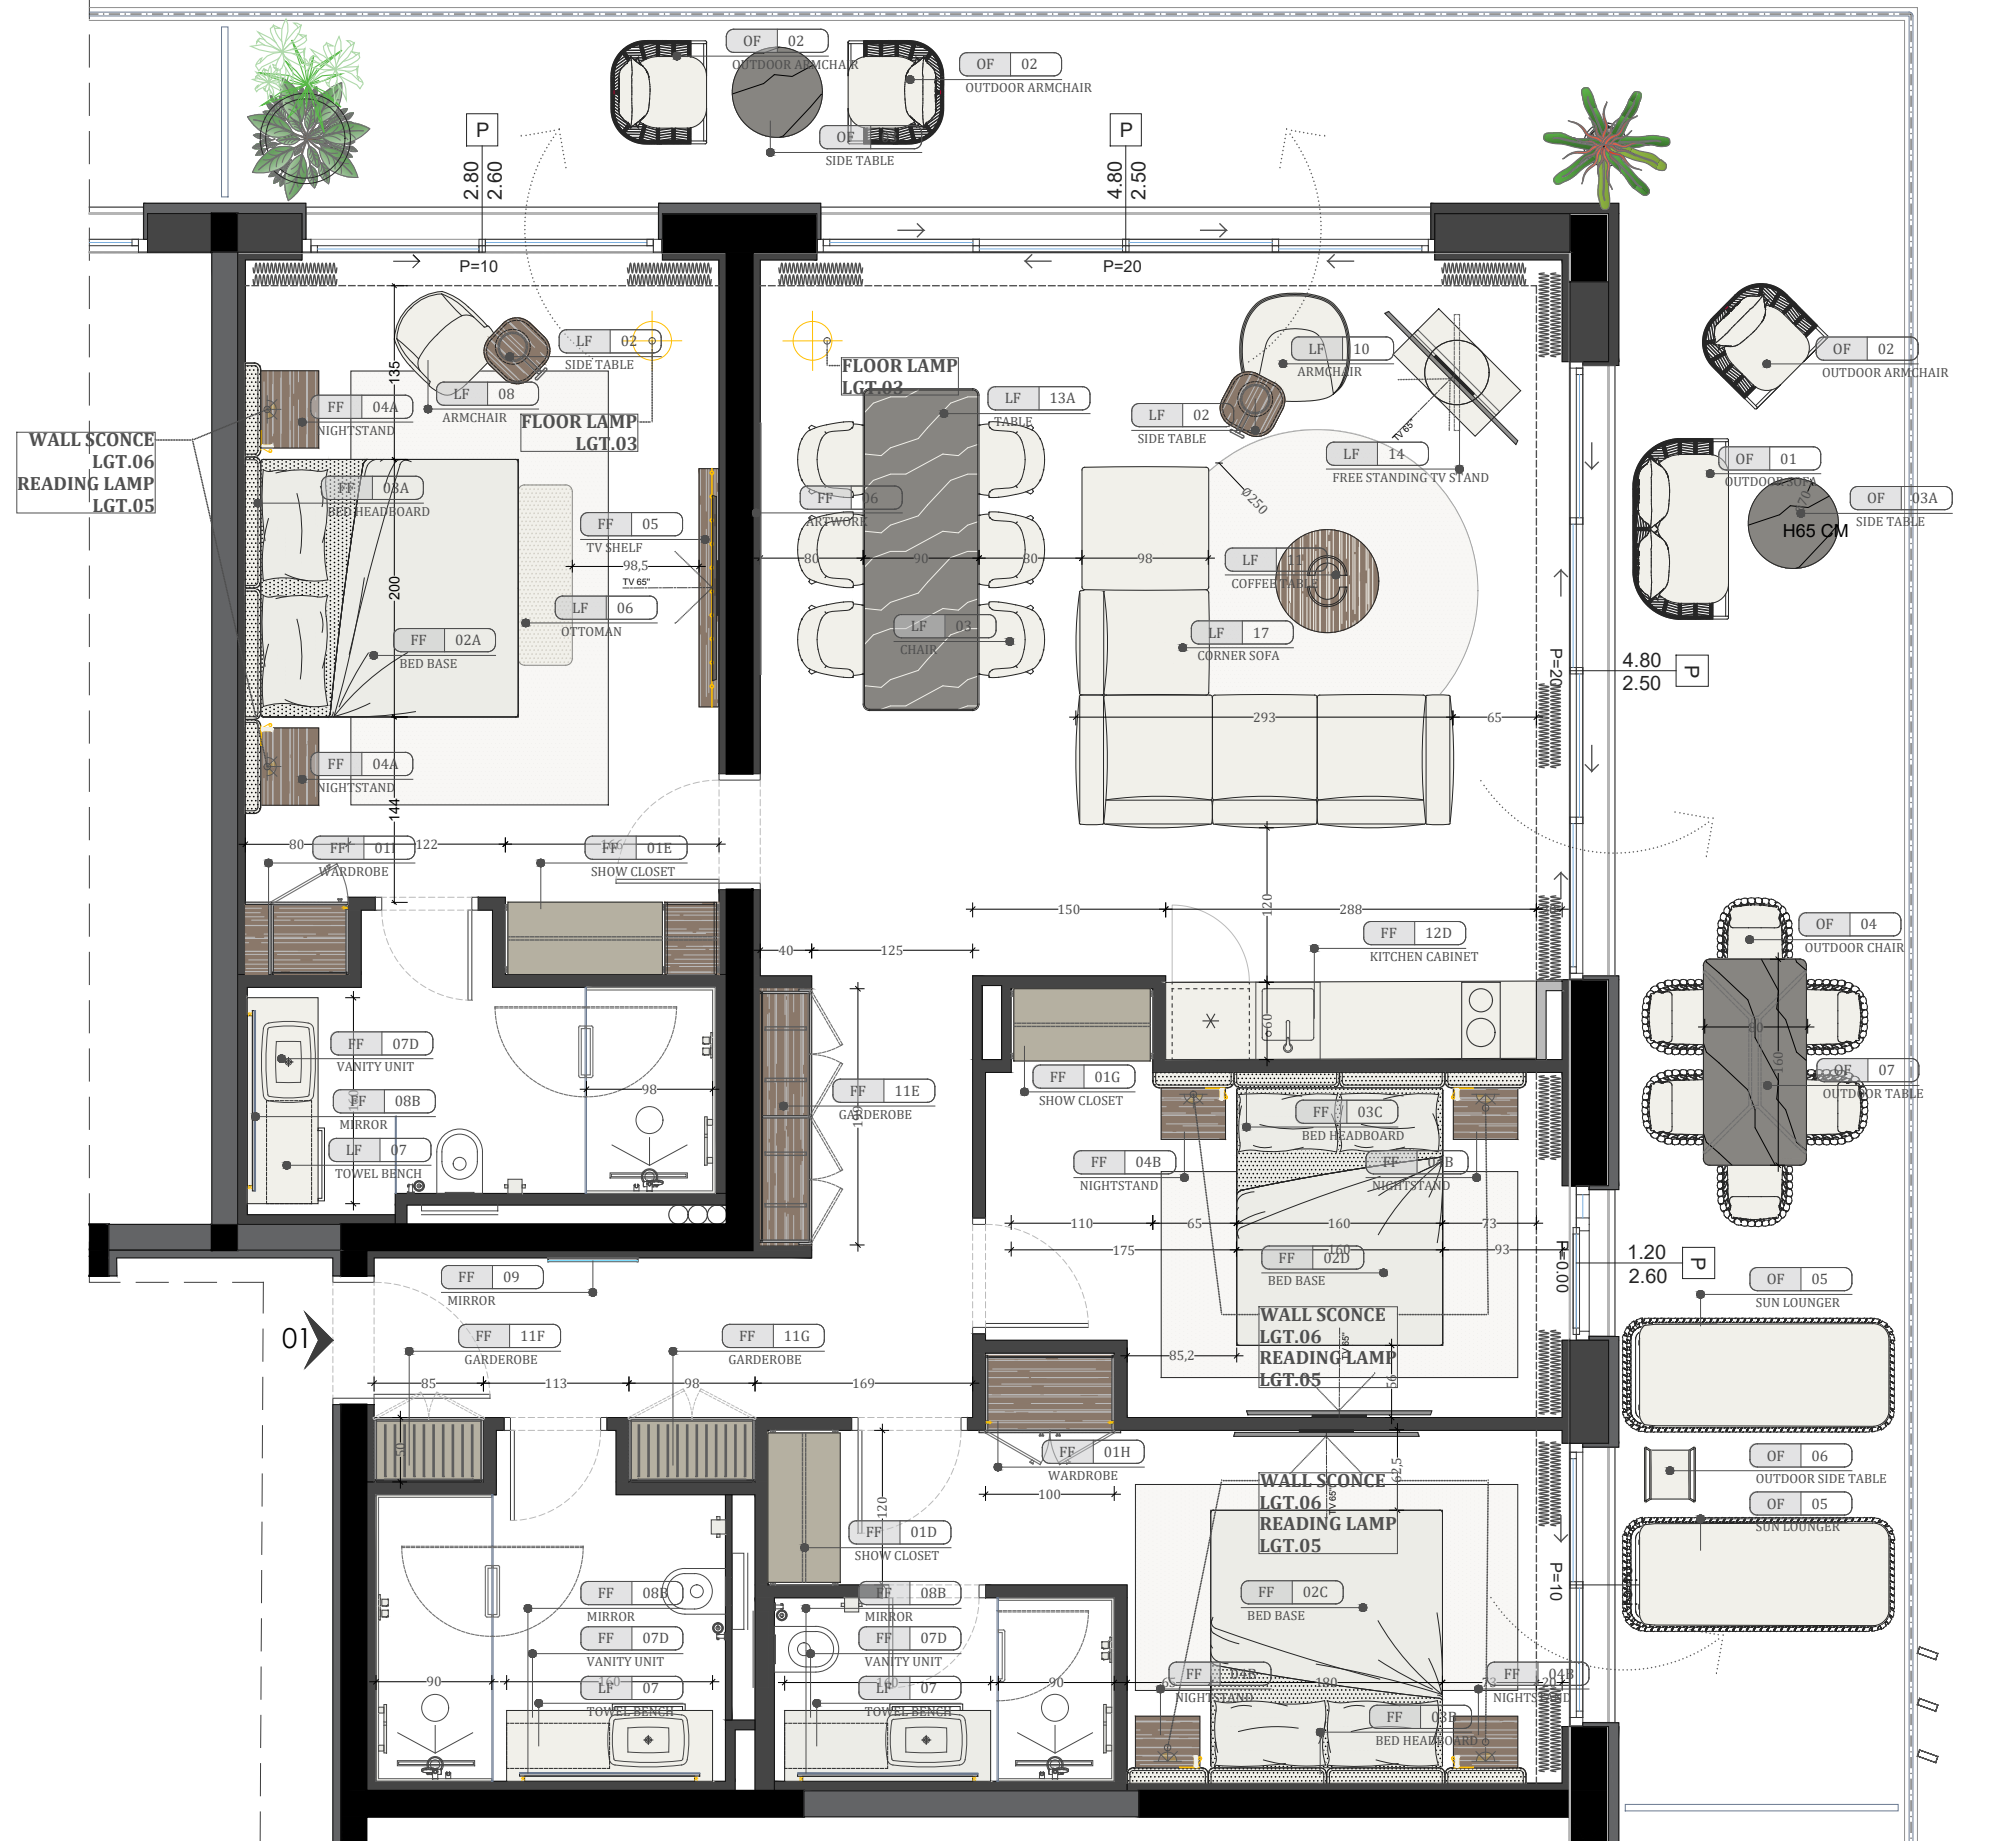

HYAT REGENCY KOTOR / 2nd FAZE HOTEL SUITES

TYPE 4

APT 27		
01	LIVING ROOM&KITCHEN	36.6 m ²
2A	MASTER BEDROOM	19.7 m ²
2B	MASTER BATHROOM	6.6 m ²
03	BATHROOM	6.5 m ²
04	ENTRANCE HALL&CORRIDOR	10.3 m ²
05	TERRACE	35.1 m ²
6A	BEDROOM II	13.2 m ²
6B	BATHROOM	3.6 m ²
07	BEDROOM III	12.1 m ²
TOTAL APARTMENT AREA		140.1 m ²

HYAT REGENCY KOTOR / 2nd FAZE APARTMENTS

TYPE 4

APT 2.01		
01	LIVING ROOM&KITCHEN	36.6 m ²
2A	MASTER BEDROOM	19.7 m ²
2B	MASTER BATHROOM	6.6 m ²
03	BATHROOM	6.5 m ²
04	ENTRANCE HALL&CORRIDOR	10.3 m ²
05	TERRACE	45.4 m ²
6A	BEDROOM II	13.2 m ²
6B	BATHROOM	3.6 m ²
07	BEDROOM III	12.1 m ²
TOTAL APARTMENT AREA		150.4 m ²